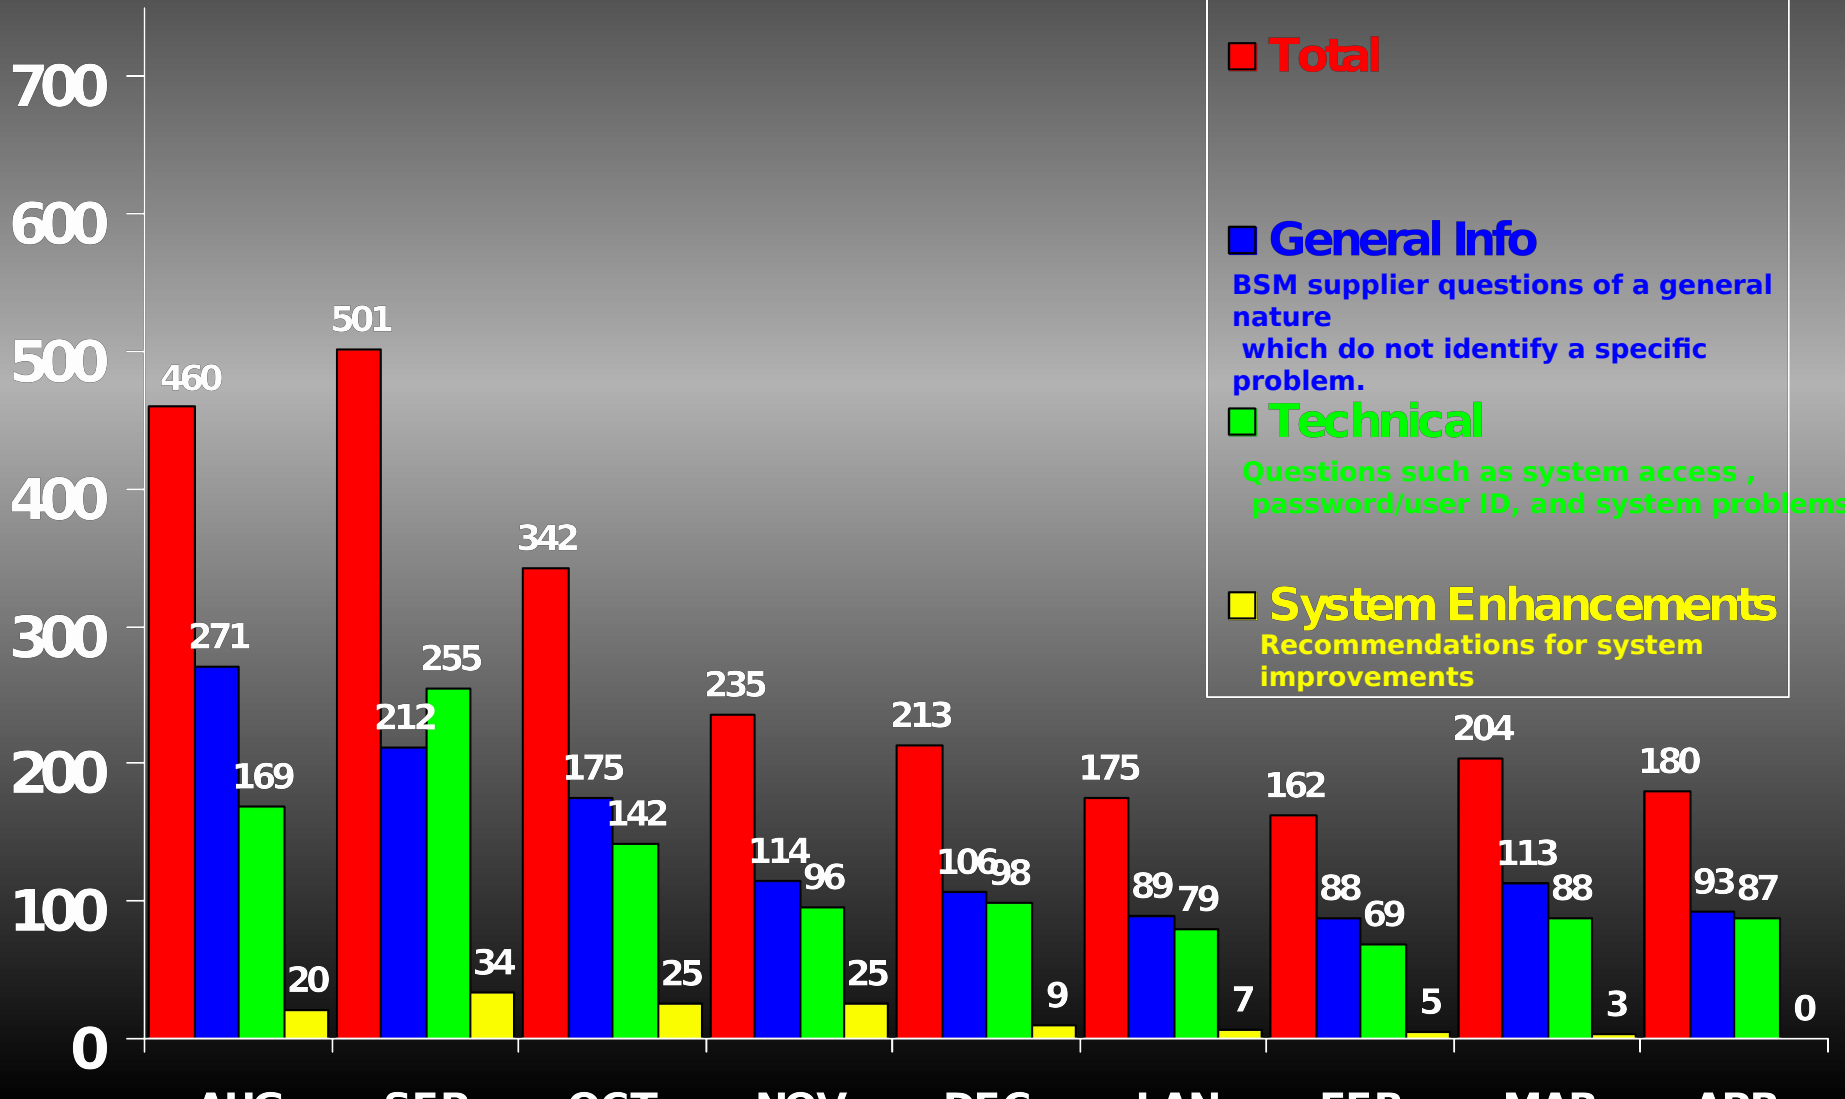

SRweb RELATED CONTACTS

As of 18 APRIL 03

SRweb RELATED CONTACTS

WEEK OF 11-17 APR 03

SRweb ISSUES

Average Resolution Time
WEEK 11-17 APR 03

GOAL: LESS THAN 48 HOURS

SRweb ISSUES

Average Resolution Time (Trend)